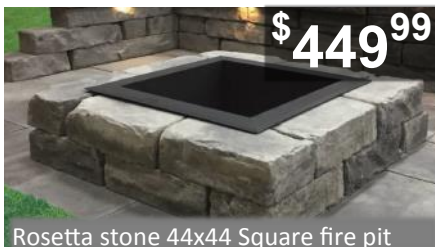

**\$99<sup>99</sup>**

28" OUTDOOR FIRE PIT. #2169993

**\$99<sup>99</sup>**

21-3/4" OUTDOOR FIRE PIT. MEASURES 21 X 21 X 28. #2069342

**\$599<sup>99</sup>**

48" MONTEREY FIRE PATIO TABLE. 35.8 L x 8.3 W x 2.2 H in #7113061