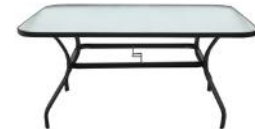

10X10 NEWPORT Gazebo #2884278

**\$92<sup>00</sup>**

WINDSOR Grill Gazebo  
94.88 L X 59.45 W X 96.46 H #2879997

**2 LEFT!**

**\$183<sup>00</sup>**

10x10 Avalon Gazebo #5551353

**\$154<sup>00</sup>**

9Ft Char-log Windmill  
Made of galvanized steel and log style wood.

**3 LEFT!**

**\$18<sup>99</sup>**

Belvedere sling outdoor chair

**\$17<sup>99</sup>**

Adirondack Chair  
Cherry Red. Polypropylene. #9697400

**\$104<sup>00</sup>**

Belvedere Outdoor Dining Table  
Glass top & steel frame 36x60"

**\$77<sup>00</sup>**

Round glass top table  
42" Wide, 29" tall with umbrella hole.

**\$19<sup>99</sup>**

Stackable Sling Chair

\*IN-STOCK ITEMS ONLY. WHILE SUPPLIES LAST. CANNOT BE COMBINED WITH OTHER DEALS.